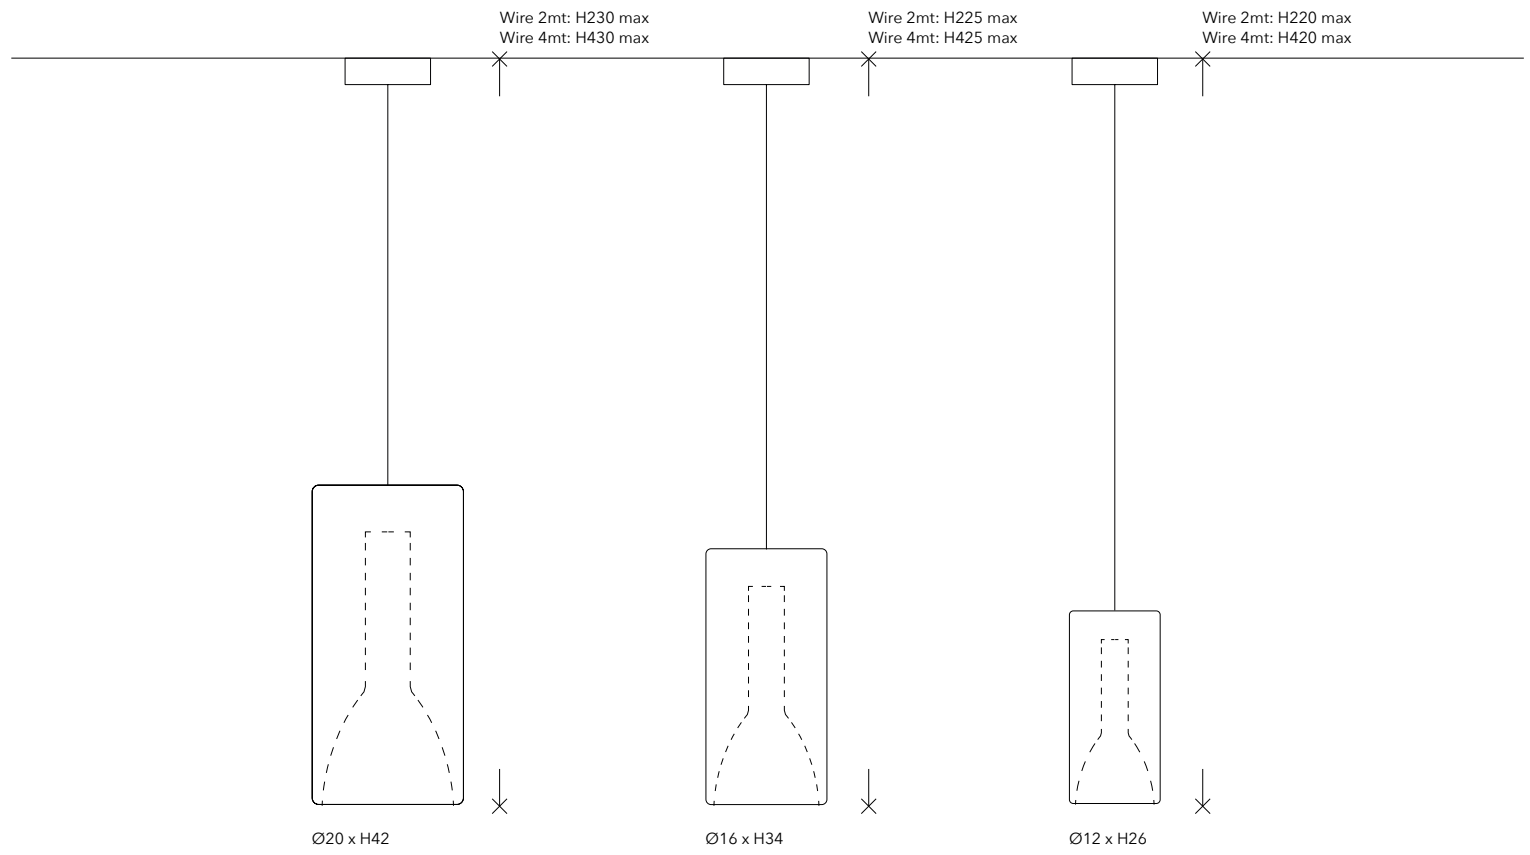

### 0811-93 CANOPY TYPE A RECESSED

Ø6.5  
Bianco opaco / Matt white

### 0811-92 CANOPY TYPE A

Ø11.3 x H3.5  
Bianco / White - Titanio / Titanium - Nero / Black  
On-off / Dimmable DALI

Finiture / Finishes

Vetri specchiati / Mirroring Glass

Arancione specchiato  
Mirroring orange